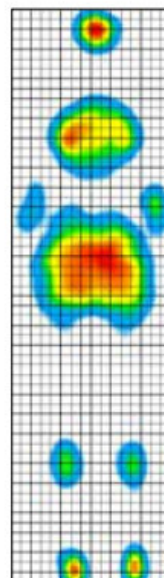

Mattress Pressure Mapping System Sensor Element Options

	Light	Standard	High Performance
Sensing points	352 points (11 x 32 matrix)	928 points (16 x 58 matrix)	1,728 points (27 x 64 matrix)
Active area size	55.3 cm x 160 cm 21.8 in x 63 in	46.7 cm x 169.2 cm 18.4 in x 66.6 in	76 cm x 185 cm 30 in x 73 in
Total area size	70.5 cm x 183 cm 27.8 in x 72 in	60.3 cm x 183 cm 23.7 in x 72 in	89.8 cm x 198.8 cm 35.4 in x 78.3
Built-in Wi-fi	Yes	Yes	Yes