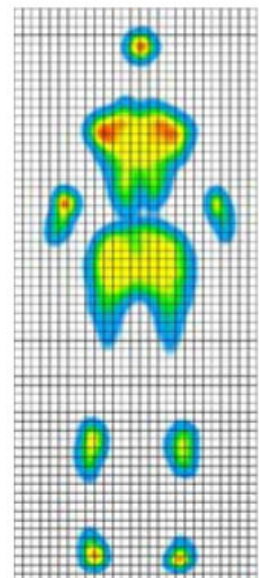

Mattress Pressure Mapping System Sensor Element Options

	Light	Standard	High Performance
Sensing points	352 points (11 x 32 matrix)	928 points (16 x 58 matrix)	1,728 points (27 x 64 matrix)
Active area size	55.3 cm x 160 cm 21.8 in x 63 in	46.7 cm x 169.2 cm 18.4 in x 66.6 in	76 cm x 185 cm 30 in x 73 in
Total area size	70.5 cm x 183 cm 27.8 in x 72 in	60.3 cm x 183 cm 23.7 in x 72 in	89.8 cm x 198.8 cm 35.4 in x 78.3
Built-in Wi-fi	Yes	Yes	Yes